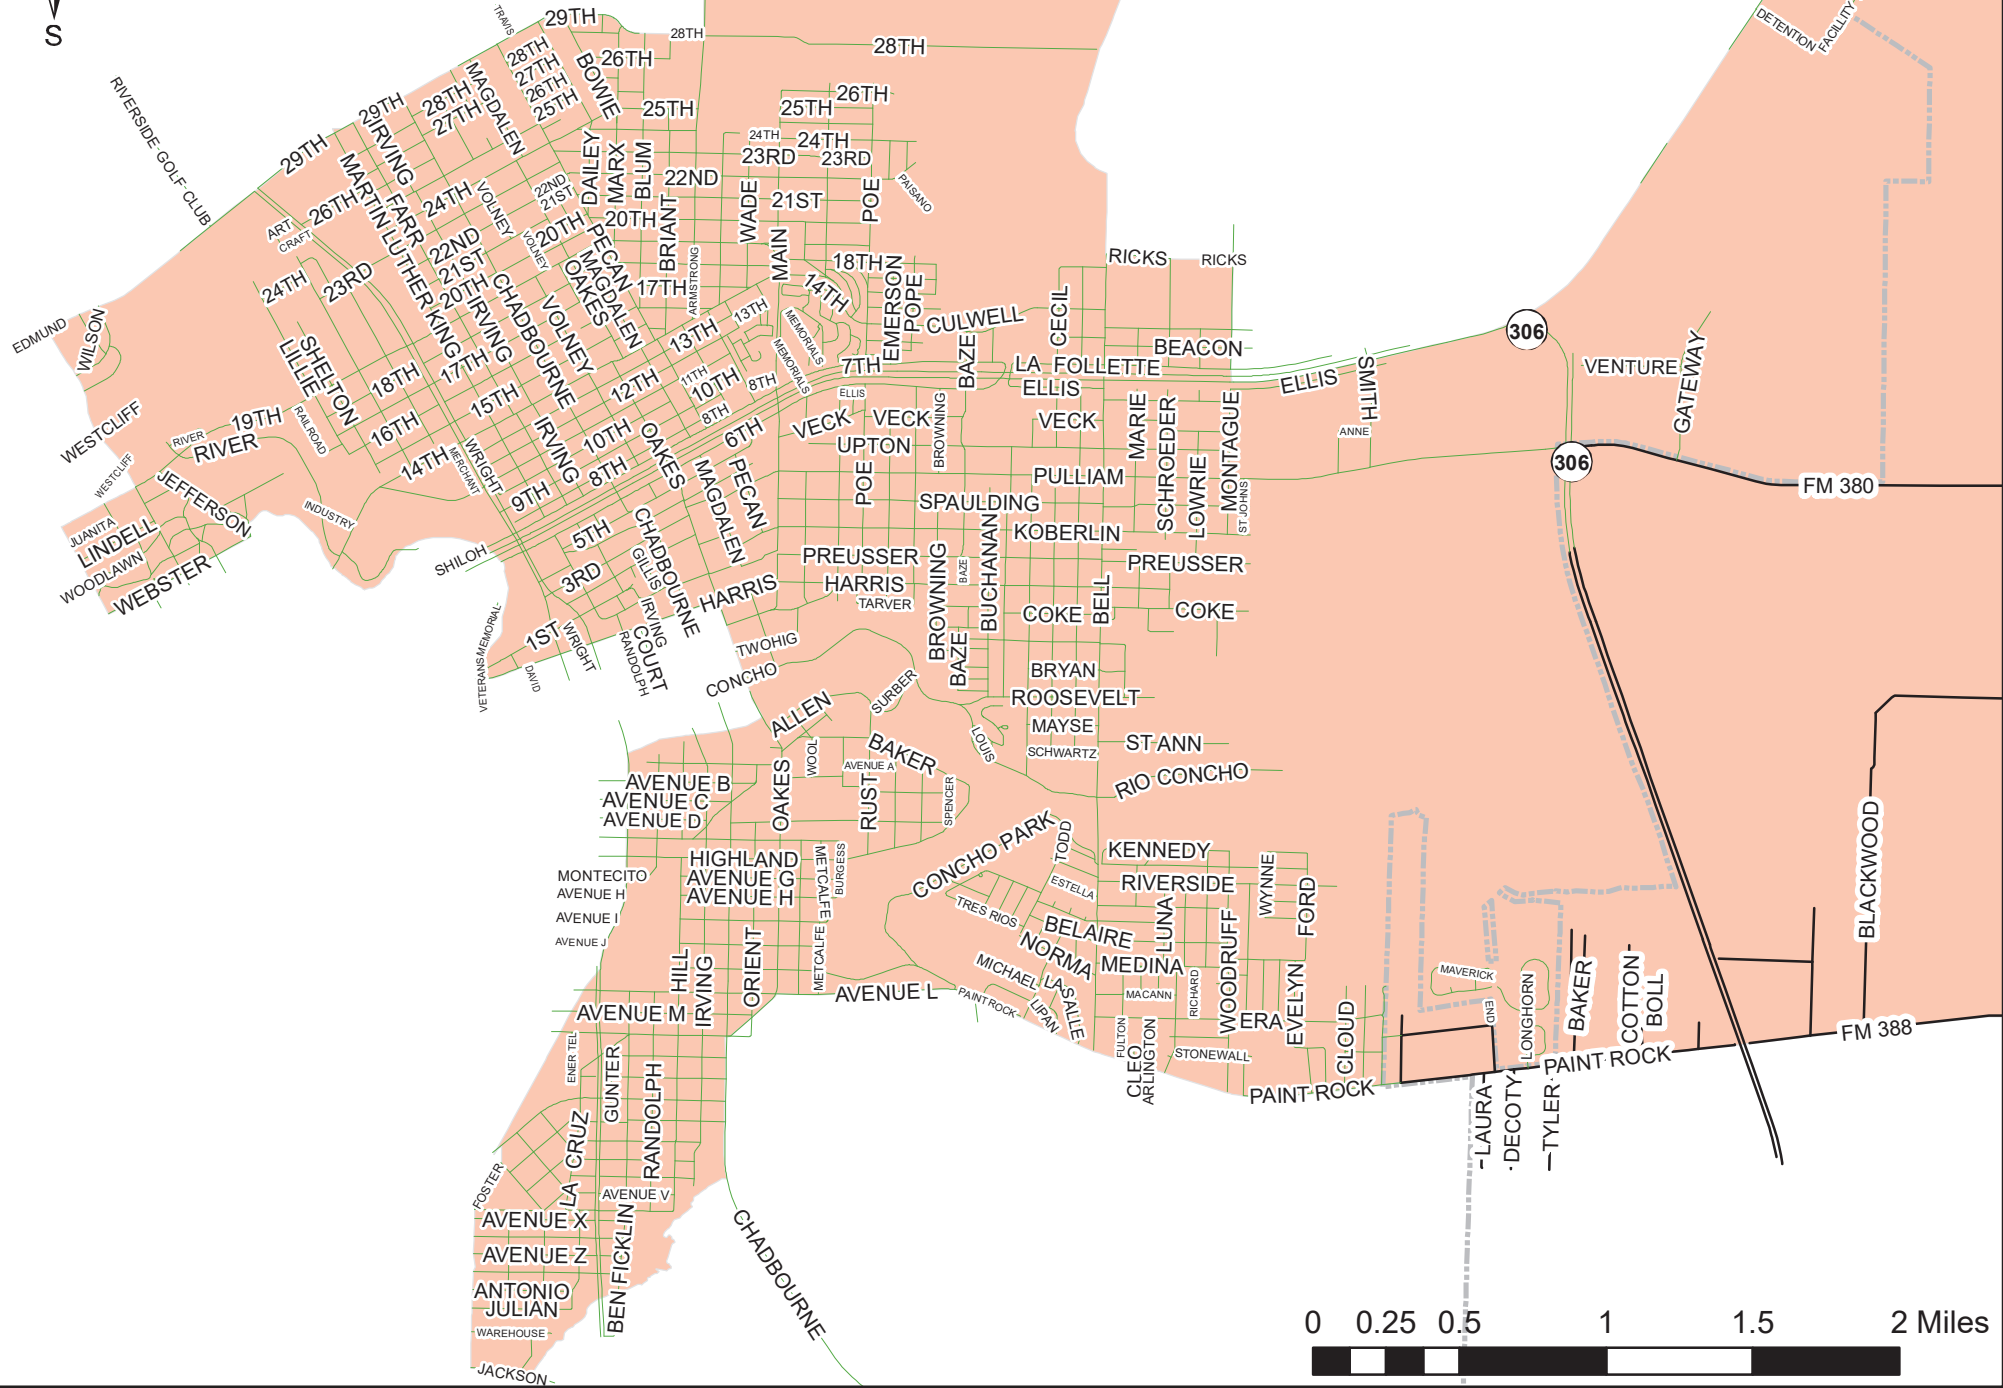

Precinct 1 COSA

Precinct 1

Legend

-  COSA Roads
-  Precinct 1 County Roads
-  San Angelo City Limit
-  Precinct 1